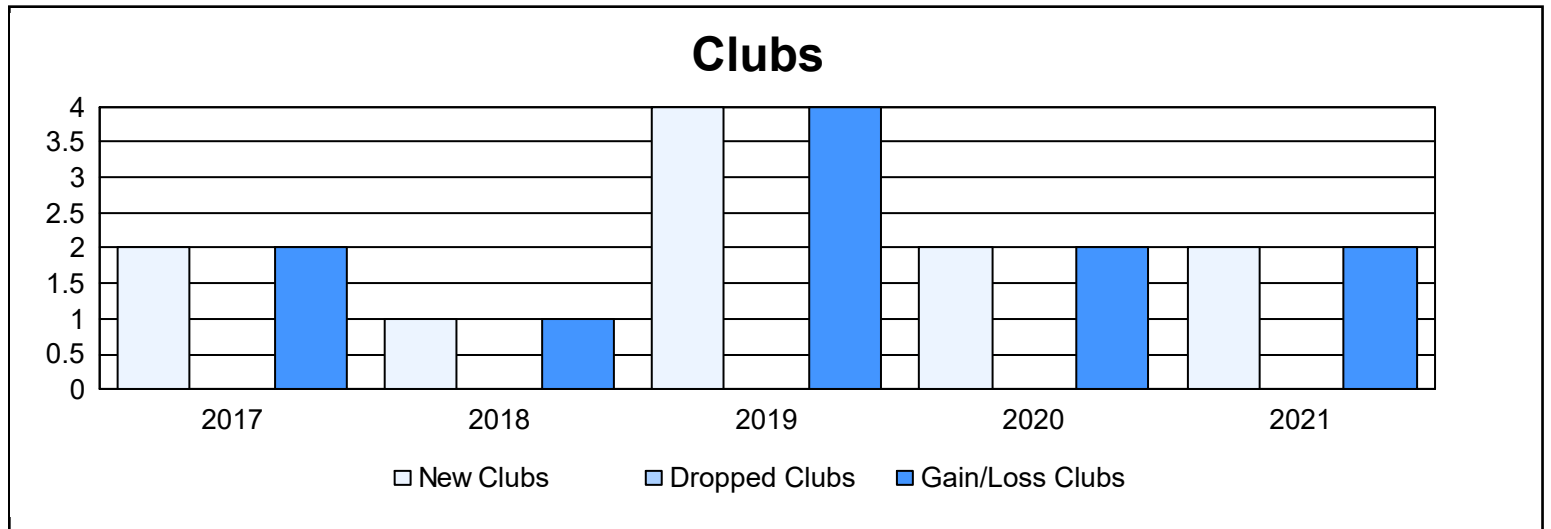

Year	New Clubs	Dropped Clubs	Gain/ Loss Clubs	New Members	Charter Members	Reinstate Members	Transfer Members	Total Member Added	Total Members Dropped	Gain/ Loss Members
2016-2017	2	0	2	24	40	0	0	64	17	47
2017-2018	1	0	1	48	24	0	0	72	23	49
2018-2019	4	0	4	45	91	1	0	137	42	95
2019-2020	2	0	2	1	42	0	0	43	4	39
2020-2021	2	0	2	0	41	0	0	41	22	19
Average	2	0	2	24	48	0	0	71	22	50

Membership Composition June 2021 Cumulative

Gender Composition June 2021 Cumulative