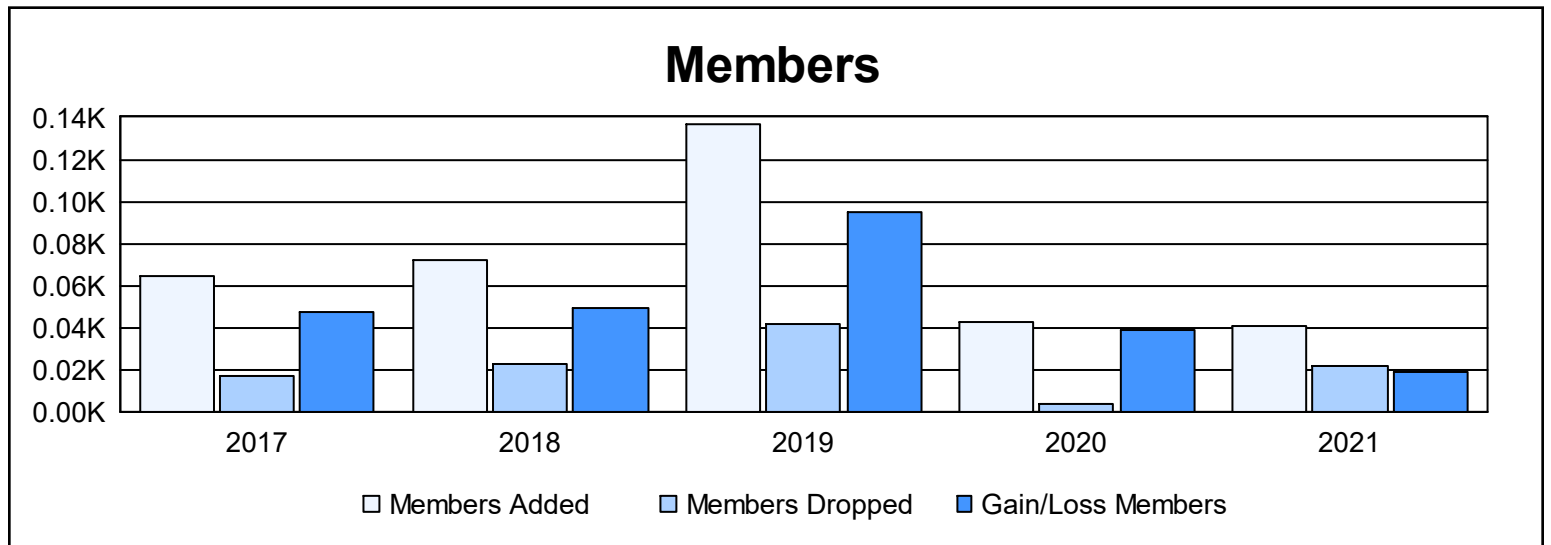

Year	New Clubs	Dropped Clubs	Gain/ Loss Clubs	New Members	Charter Members	Reinstate Members	Transfer Members	Total Member Added	Total Members Dropped	Gain/ Loss Members
2016-2017	2	0	2	24	40	0	0	64	17	47
2017-2018	1	0	1	48	24	0	0	72	23	49
2018-2019	4	0	4	45	91	1	0	137	42	95
2019-2020	2	0	2	1	42	0	0	43	4	39
2020-2021	2	0	2	0	41	0	0	41	22	19
Average	2	0	2	24	48	0	0	71	22	50

Membership Composition June 2021 Cumulative

Gender Composition June 2021 Cumulative