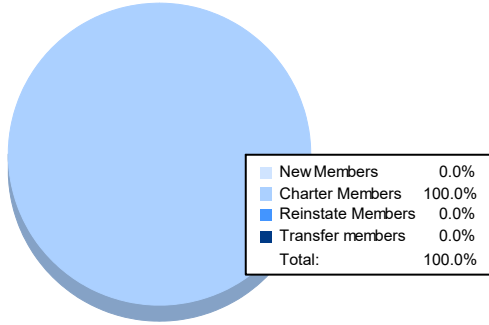

Year	New Clubs	Dropped Clubs	Gain/ Loss Clubs	New Members	Charter Members	Reinstate Members	Transfer Members	Total Member Added	Total Members Dropped	Gain/ Loss Members
2016-2017	2	0	2	24	40	0	0	64	17	47
2017-2018	1	0	1	48	24	0	0	72	23	49
2018-2019	4	0	4	45	91	1	0	137	42	95
2019-2020	2	0	2	1	42	0	0	43	4	39
2020-2021	2	0	2	0	41	0	0	41	22	19
Average	2	0	2	24	48	0	0	71	22	50

Membership Composition June 2021 Cumulative

Gender Composition June 2021 Cumulative